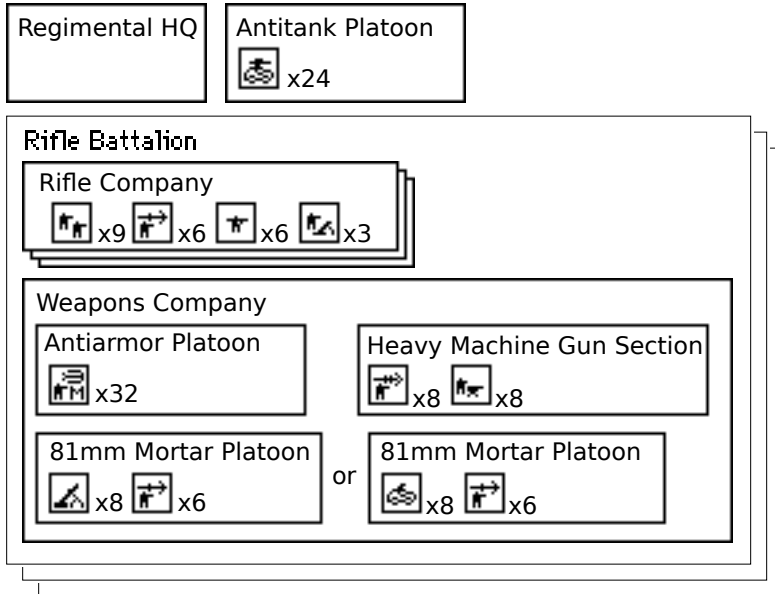

6 July 1995 Update

Appendix B: Tables of Organization and Equipment

The following Tables of Organization and Equipment show the makeup of the primary current US Marine Corps, US Army, and OPFOR tactical level ground combat units. Logistic support elements are not shown for the most part.

US Marine Corps

USMC Rifle Regiment