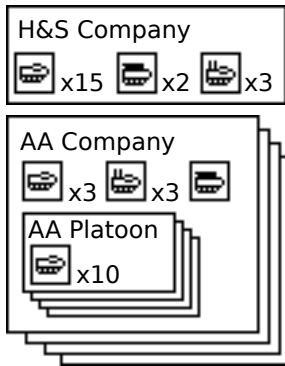

6 July 1995 Update

Appendix B: Tables of Organization and Equipment

The following Tables of Organization and Equipment show the makeup of the primary current US Marine Corps, US Army, and OPFOR tactical level ground combat units. Logistic support elements are not shown for the most part.

US Marine Corps

USMC Rifle Regiment

USMC Rifle Battalion (Mech)

USMC Rifle Battalion (Mech) (Extra AAVs)

USMC Light Armored Infantry Battalion

USMC Tank Battalion

USMC Assault Amphibian Battalion

US Army

US Army Mechanized Infantry Battalion

US Army Armored (Tank) Battalion

US Army Cavalry Squadron (of a Heavy Tank or Mech Division)

US Army Armored Cavalry Regiment

Canadian Army

Below are Tables Of Organization and Equipment for a representative Canadian Mechanized Brigade Group. Note that the charts reflect a standardization that does not really exist as real Canadian units of the same type tend to vary significantly in organization and equipment. The structure shown is a slightly modified version of the "Corps 86" structure often used in Canadian staff and command courses and paper exercises. Canada uses the term regiment to designate units similar in size to US battalions in the Armor,