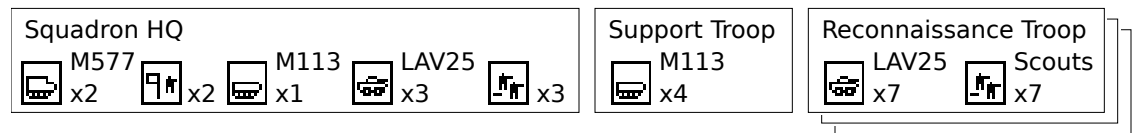

Canadian Army Brigade Reconnaissance Squadron