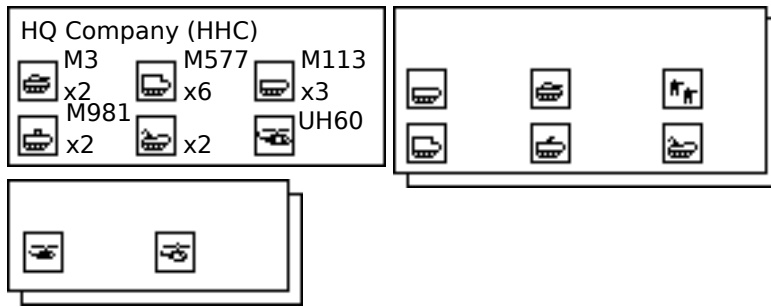

US Army Mechanized Infantry Battalion

US Army Armored (Tank) Battalion

US Army Cavalry Squadron (of a Heavy Tank or Mech Division)

US Army Armored Cavalry Regiment

Canadian Army

Below are Tables Of Organization and Equipment for a representative Canadian Mechanized Brigade Group. Note that the charts reflect a standardization that does not really exist as real Canadian units of the same type tend to vary significantly in organization and equipment. The structure shown is a slightly modified version of the "Corps 86" structure often used in Canadian staff and command courses and paper exercises. Canada uses the term regiment to designate units similar in size to US battalions in the Armor,