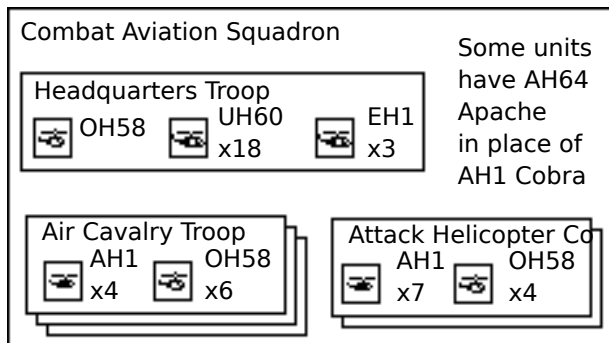

US Army Mechanized Infantry Battalion

US Army Armored (Tank) Battalion

US Army Cavalry Squadron (of a Heavy Tank or Mech Division)

US Army Armored Cavalry Regiment

Canadian Army

Below are Tables Of Organization and Equipment for a representative Canadian Mechanized Brigade Group. Note that the charts reflect a standardization that does not really exist as real Canadian units of the same type tend to vary significantly in organization and equipment. The structure shown is a slightly modified version of the "Corps 86" structure often used in Canadian staff and command courses and paper exercises. Canada uses the term regiment to designate units similar in size to US battalions in the Armor,