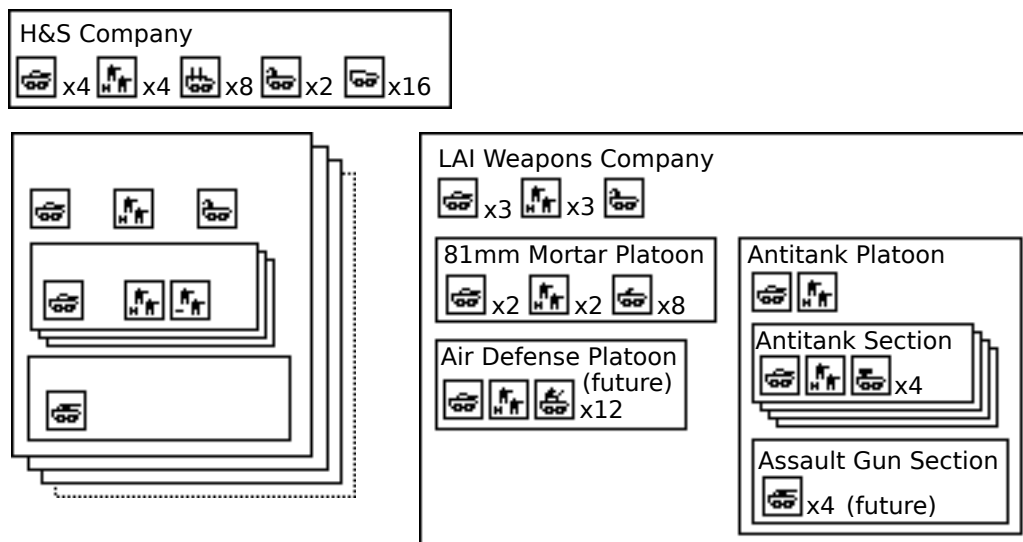

USMC Light Armored Infantry Battalion